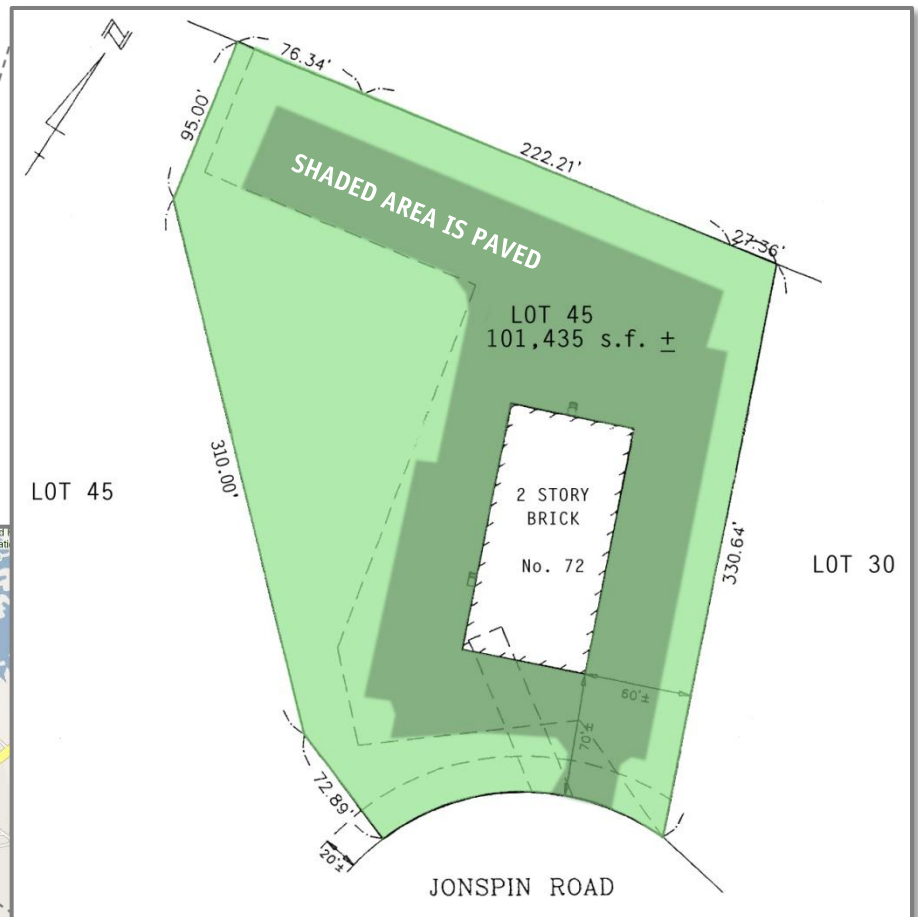

72 Jonspin Road

Wilmington, Massachusetts

KLEMMER ASSOCIATES, LLC
COMMERCIAL REAL ESTATE SERVICES

SPECIFICATIONS

Building Size: 12,400 square feet (4,800 SF office/
7,600 SF high-bay Industrial)

Lot Size: 2.32 acres (includes approx.
20,000 SF of paved area)

Year Built: 1995

HVAC: Roof mounted gas-fired
heaters

Clear Height: 21 feet

Power: 400 amps/480 volts

Roof: Graveled rubber
membrane

Sprinkler: 100% throughout

Parking: 45 surface spaces
(expandable)

Water/Sewer: Municipal/Private Septic

Taxes: $22,760 (FY'09)

Zoning: General Industrial (GI), including but
not limited to office, warehouse, and
light industrial.

All information furnished regarding property for sale or lease is from sources deemed reliable, but no warranty or representation is made as to the accuracy thereof and same is submitted subject to errors, omissions, changes of price, rental or other conditions, prior sale or lease, or withdrawal without notice.

For additional information or to sign up for our online service
781.729.5000 or online at www.klemmerassoc.com