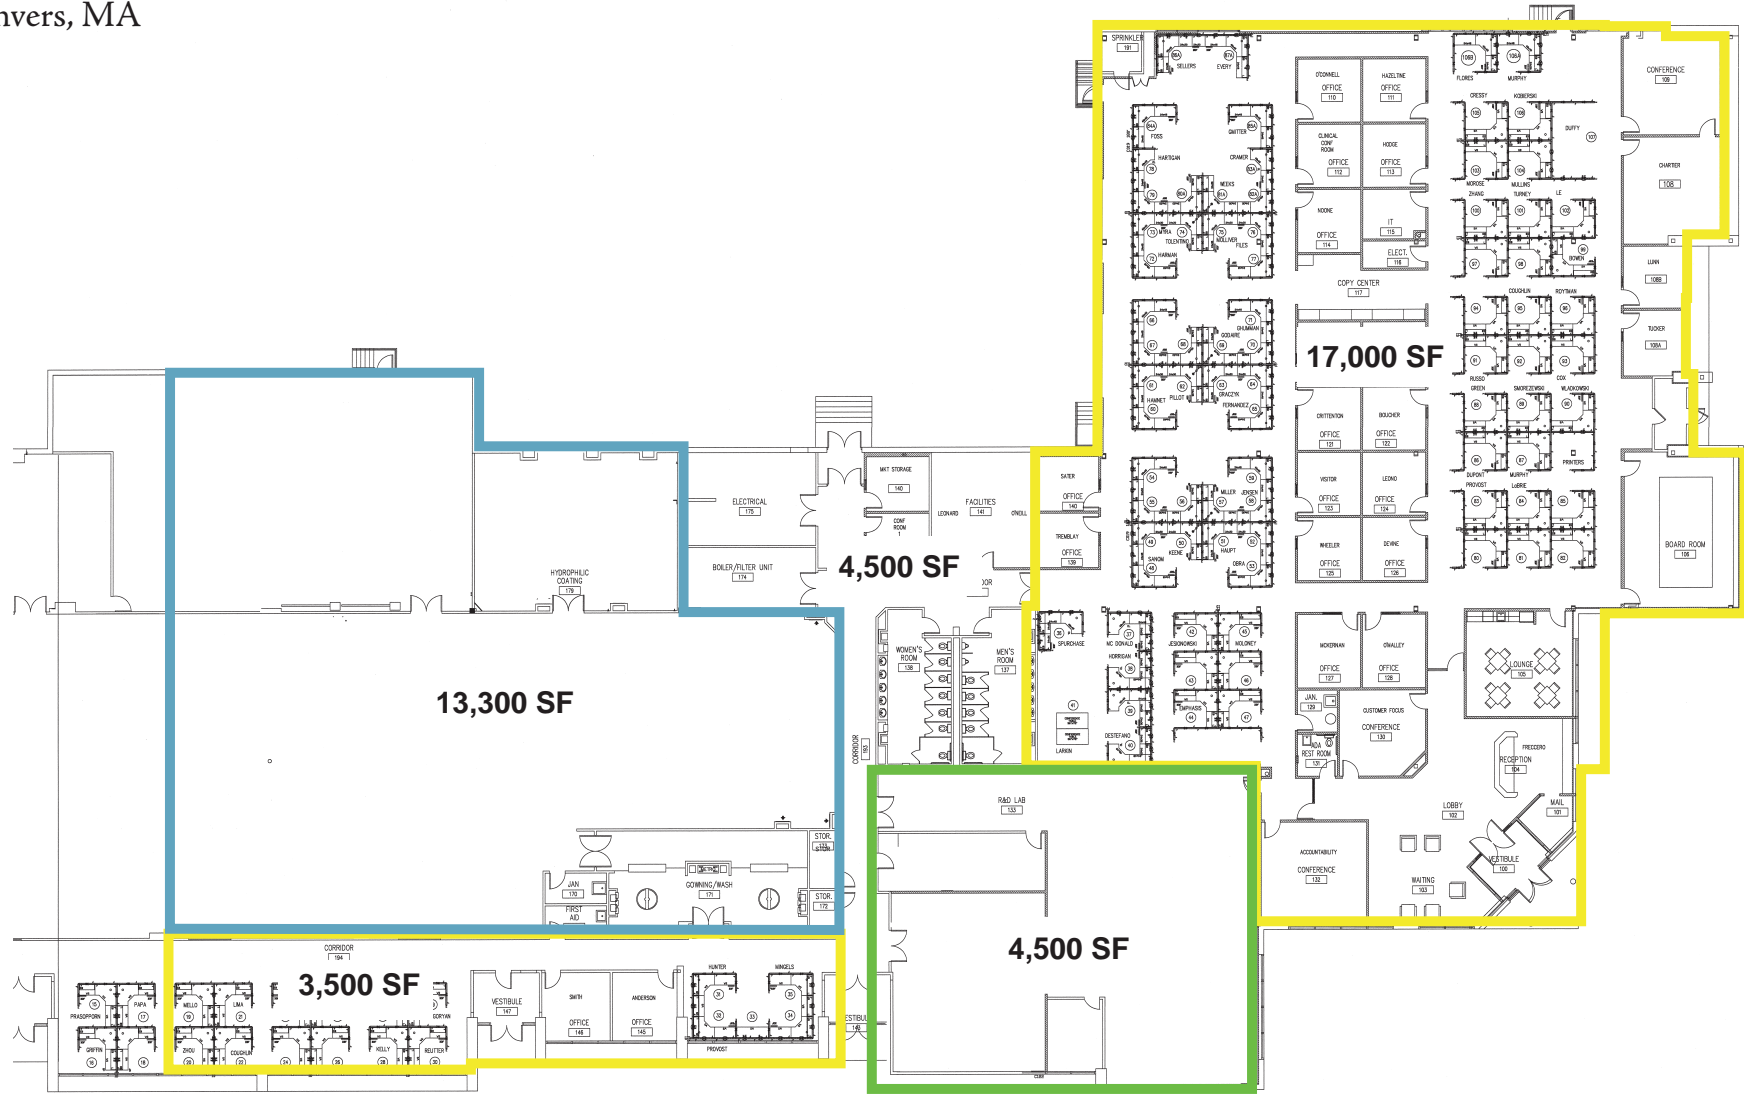

35 Cherry Hill Drive
Danvers, MA

Please note: All measurements are approximate.

40,800 +/- SF Total

- Office
- Lab
- Clean Room
- Shop, bathrooms, etc.